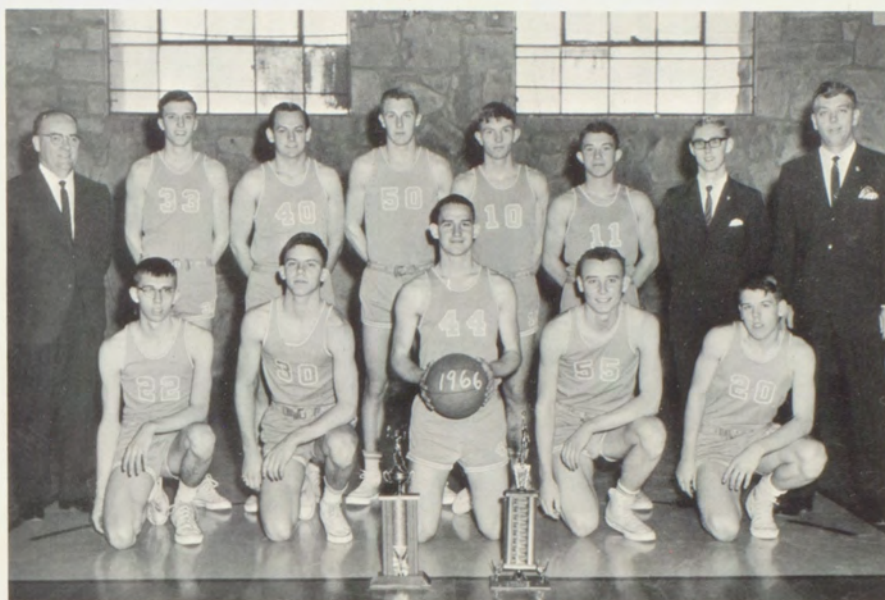

Heart Fund Queen

JANE HILL

SCOTTY HERRIMAN
1966 FHA Favorite

JANICE KUEHN
1966 FFA Sweetheart

ATHLETICS

High School Basketball

A-Team

STANDING: Mr. Price, principal. Danny Tomes, Joel Downing, Virgil Rexwinkle, Douglas Landrum, Dennis Jordan, Glen Miller, Coach Yakima Brumley. KNEELING: Charles Stewart, Monte Compston, Steve Wright, Scotty Herriman, David Harrington.