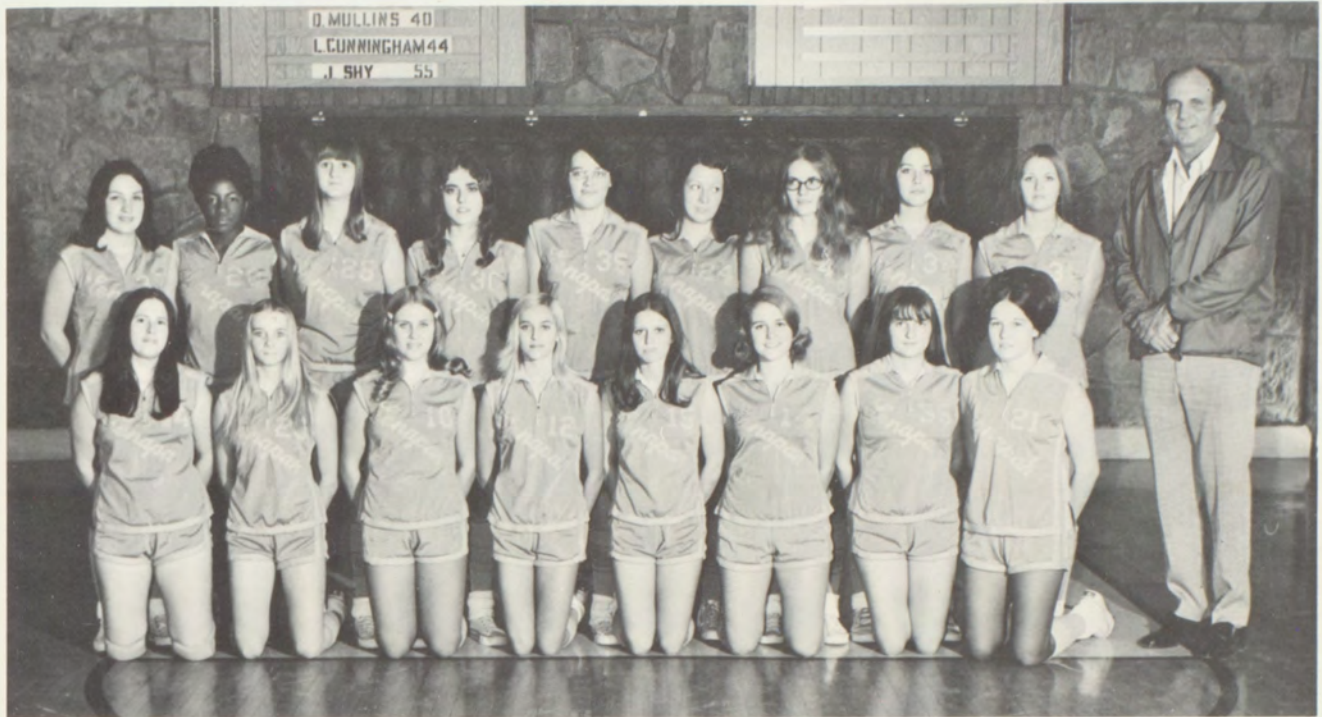

With A 14-7 Record

BACK ROW, Left to Right: Karen Hallum, Irene Green, Debbie Shy, Sherri Bryant, Paula Witty, Gayla Busey, Deane Mullins, Brenda Kitterman, Becky Knisley. FRONT ROW: Linda Cunningham, Pattie Fisher, Lynette Wilson, Brenda Mangels, Kay Stewart, Linda Livingston, Jackie Shy, LaHonda Graffham. Coach: Donald Smith.