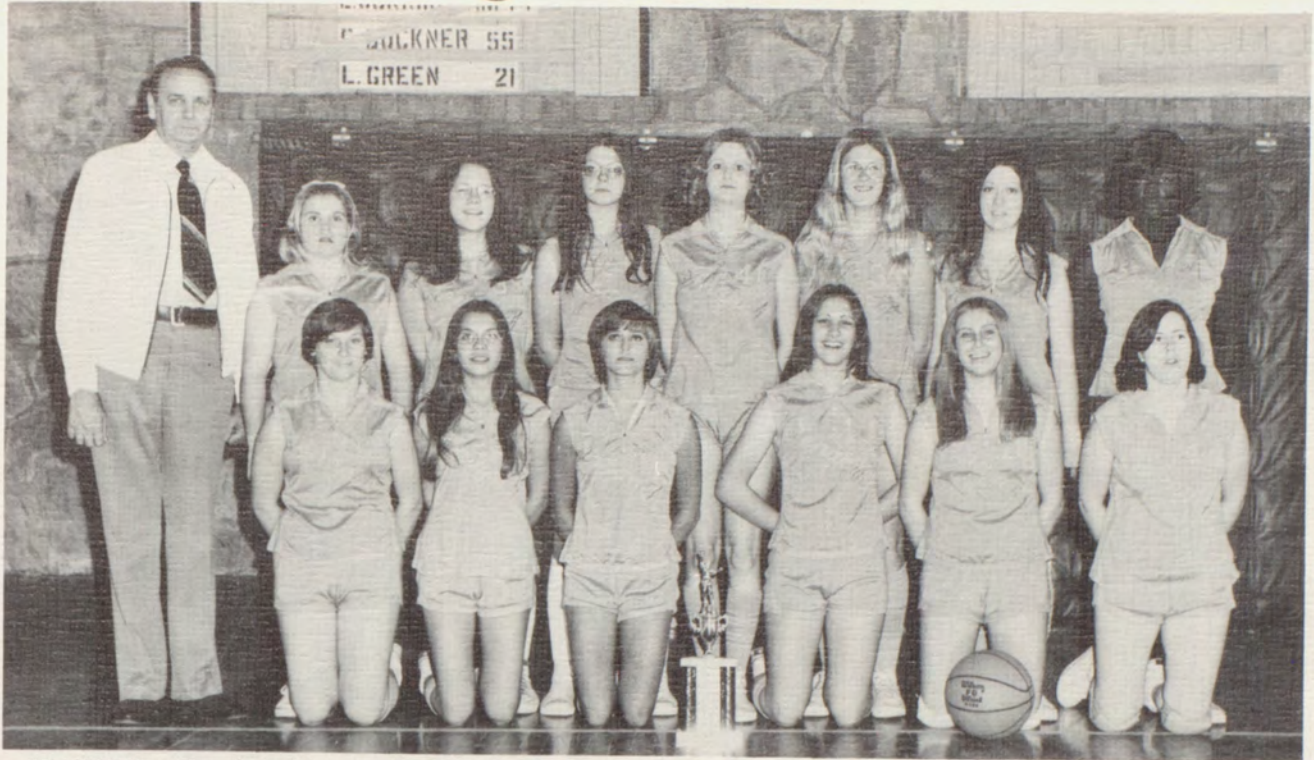

High School Girls

STANDING: Coach S. Watson, L. Rosson, T. Montague, P. Kerns, D. Shy, C. Webster, G. Busey, L. Green.
KNEELING: L. Wilson, E. Gowen, B. Mangels, C. Hill, L. Wilson, L. Cunningham.