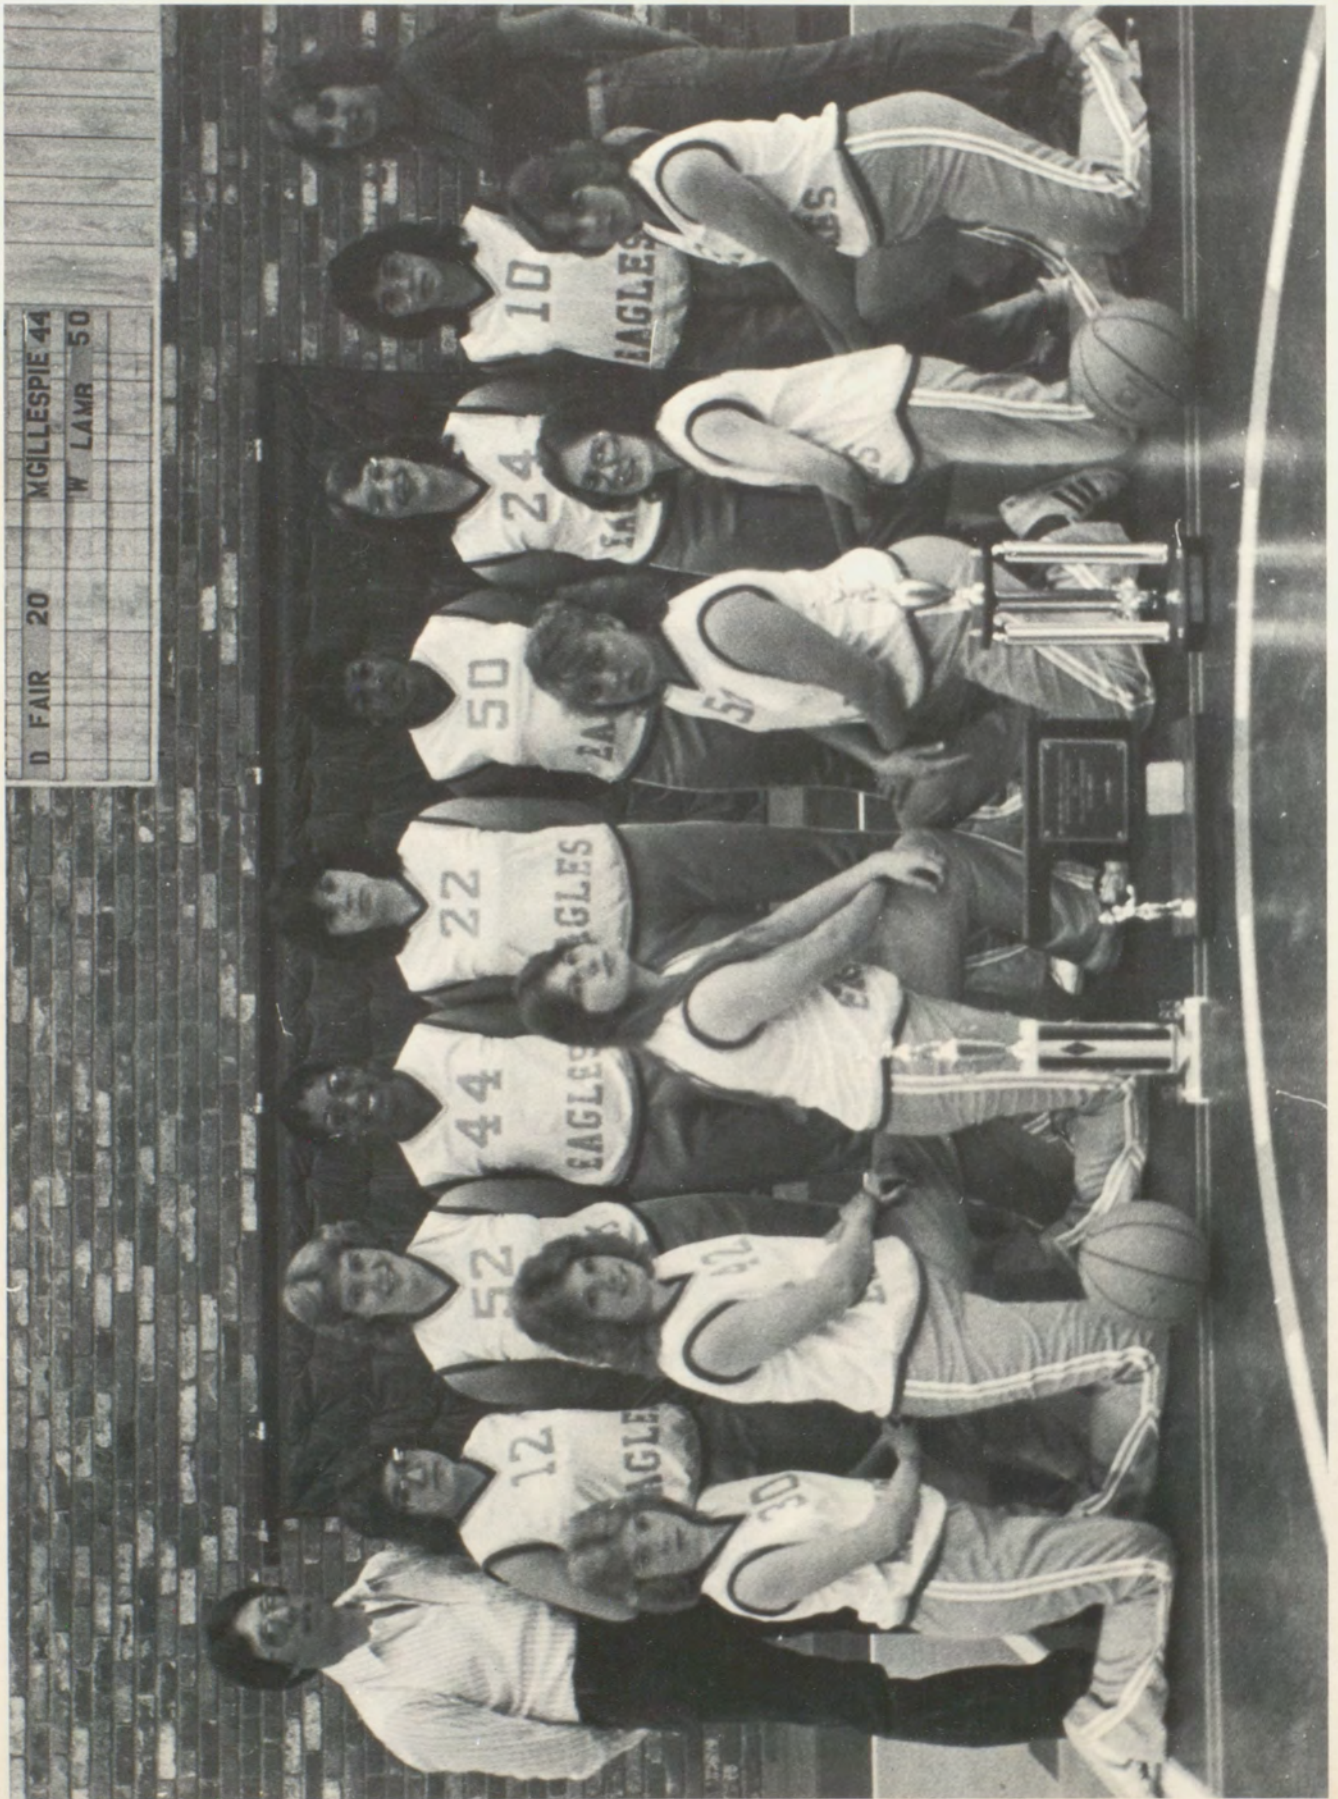

Girl's

Basketball

Lenapah

50	Big Cabin
60	White Oak
55	Foyil
58	Delaware
49	Collinsville J.V.
28	Dewey
48	Caney Valley
44	Alluwe
57	Bluejacket
73	Wann
71	Copan
37	White Oak
44	Big Cabin
76	Wann
48	Picher
50	Wyandotte
45	Commerce
57	Foyil
73	Alluwe
41	Delaware
47	Bluejacket
56	Copan
41	Districts-Wyandotte

16 wins

Totals

Opponent

65
59
57
47
29
37
47
36
35
22
64
38
47
16
39
49
42
28
32
38
43
63
46

7 losses