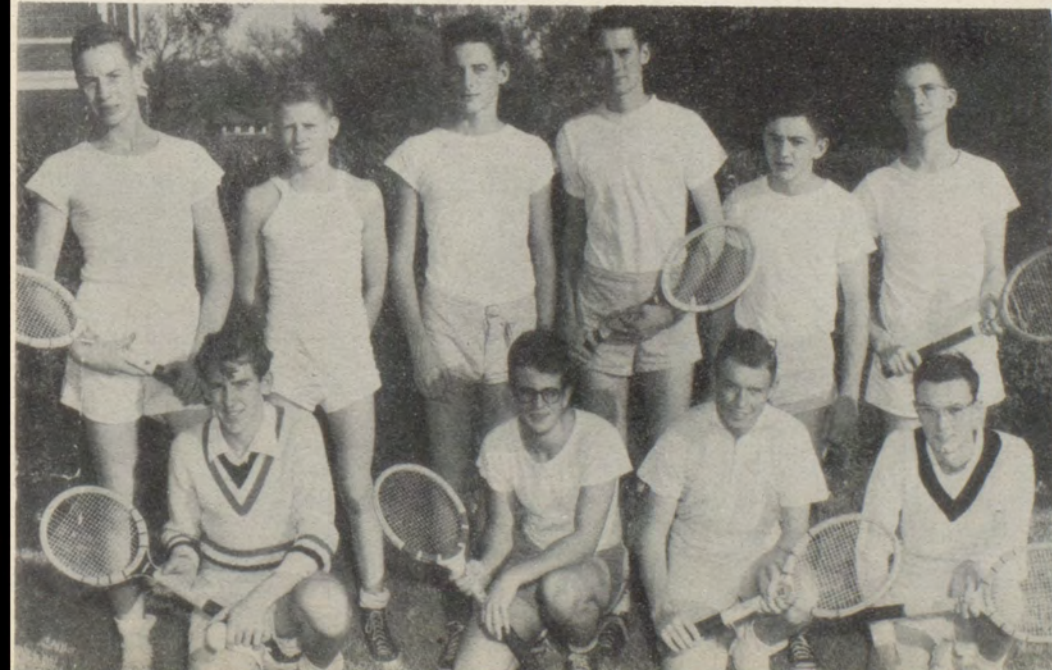

Bottom Row: Frankie Stark, Jerry Thomas, George Miller, Don Todd.
2nd Row: Jerry Myrick, Charles Moore, Johnny Cramer, Gene Dodson, Francis Brinkmeyer, Douglas Kalber.