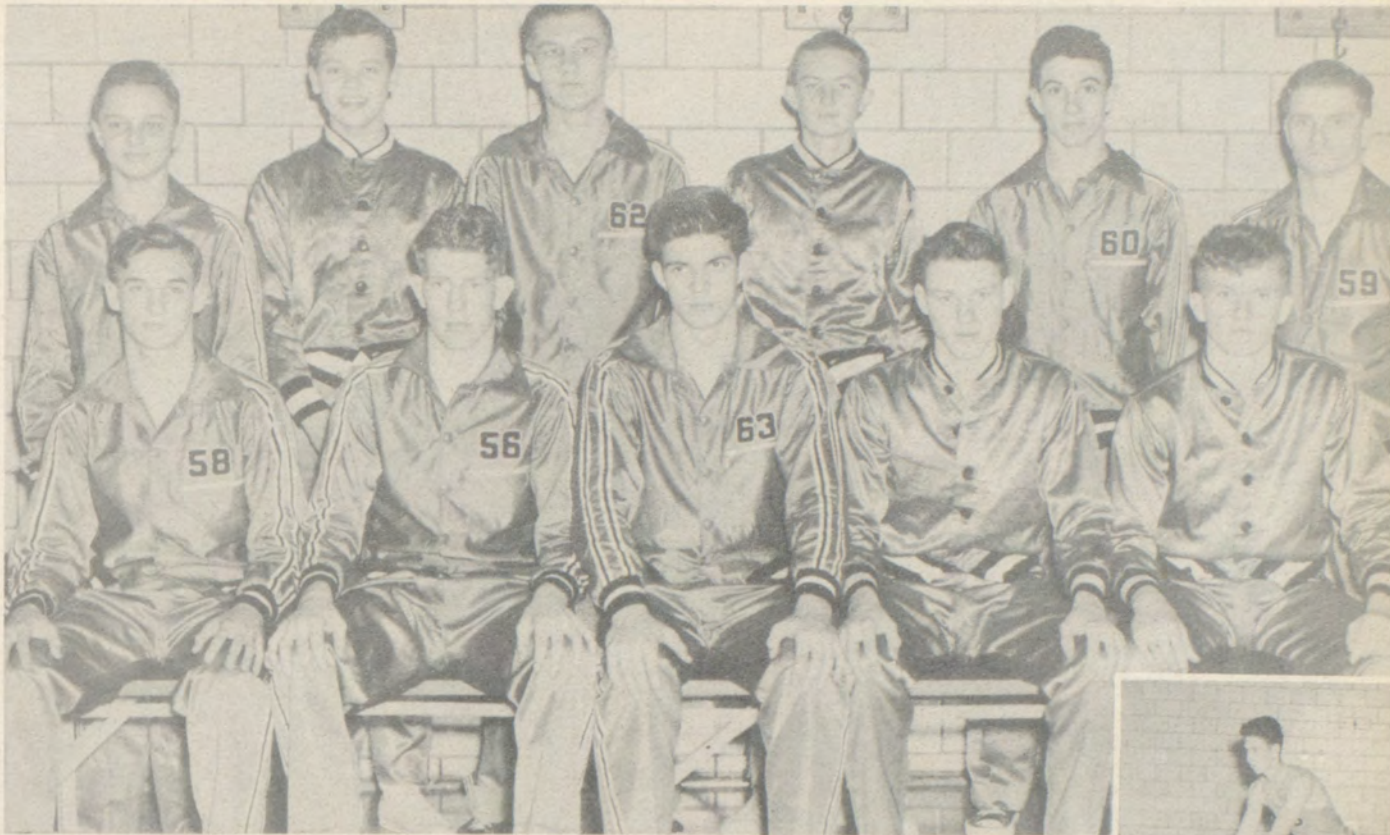

First Row: Spencer Carter, David Ferrell, Ned Richardson, Irvin Bretches, Stuart Elliott.
Second Row: Jerry Wagner, Jerry Catron, Jim Schenck, Don Mitchell, Steve Sanders, Kayo Emmot—Coach.