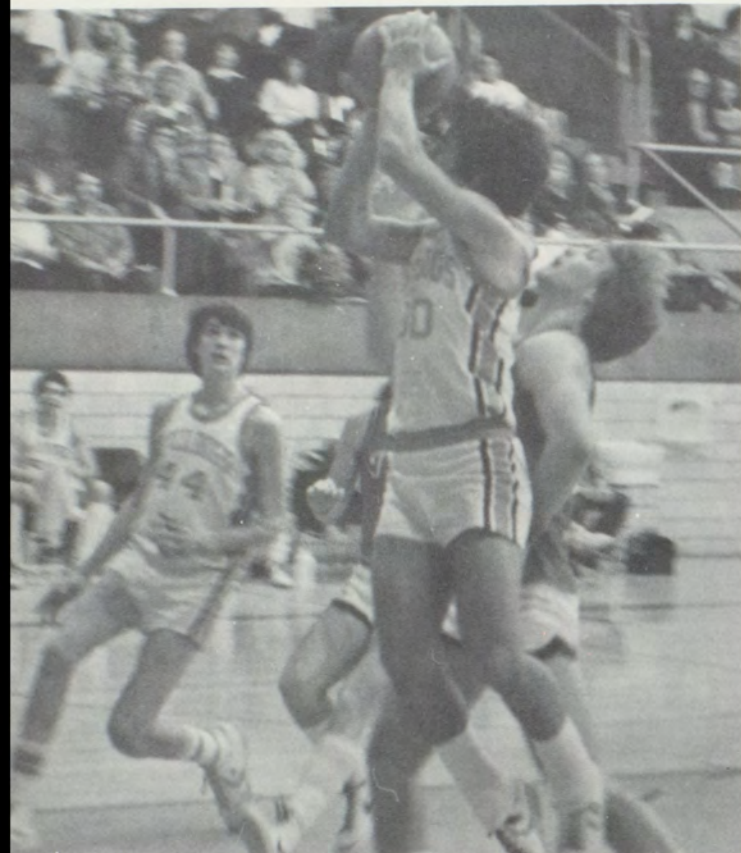

All-Stater Chip Schuler (77)

Left Alan Borovetz (16) throws a pass as Jim Miller (32) blocks. Below left: Scott King gets set to punt.

Alan Borovetz (16) launches a pass to an unsuspecting Jeff Jones (41). Watching on the play are Jim Miller (32) and Brian Yakshaw (82).

IHS Spikers Enjoy Winning Season

T. Scott, R. Schlatter and J. Banz watch the ball.

BULLDOGS

Back row: Lauri Henisey, Rhonda Schlatter, Twila Scott, Janelle Banz, Roxy Schlatter, Lana Daniels, Jody Schlotman, Chris Eisenbart. Front row: Karla Speer, Mary Jo Yates, Angela Worl, Rhonda Augustine, Chris Harvey, Cherie Speer, Debbie Hastings, Melissa Oliver, Coach Annette MacMillin.

Assistant Coach Pete Peltzer and Head Coach Jerry Hart.

Charles Thomas(55) strains to tip the ball to Robin Boyle(53).

Managers Zach Webb, Tony Thomas, and Marty Harding relax in the equipment room.

Alan Borovetz(50) takes a breather as Jeff Jones(30) shoots a free throw.

Bulldogs Phil Near, Mike Moore, Charles Thomas, Mark Hastings and Scott Leonard warm up before a game.

Cagers Strive For Perfection

Mike Moore (52), IHS senior, was awarded All-SEK League First Team Honors for his outstanding play this year.