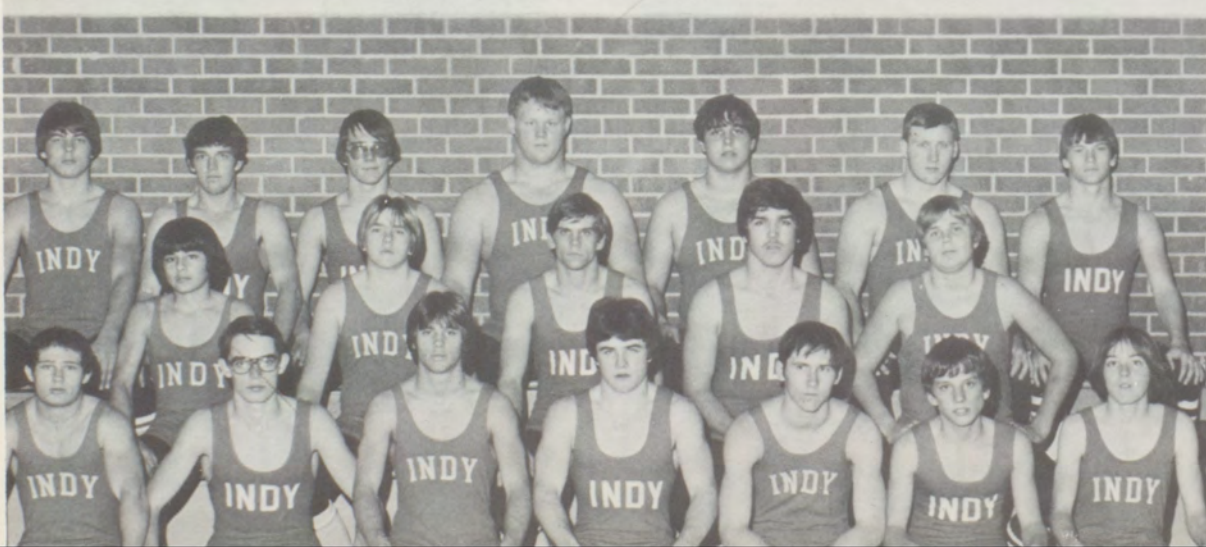

Wrestlers Place Eighth At State

The IHS matmen did very well this year. They finished eighth in the state meet, even though they had only four team members competing. Chip Schuler finished second, while brother Brian placed fourth. Mike Taylor garnered a fourth place award, and Ryon Knop competed, but did not place.

BULLDOGS