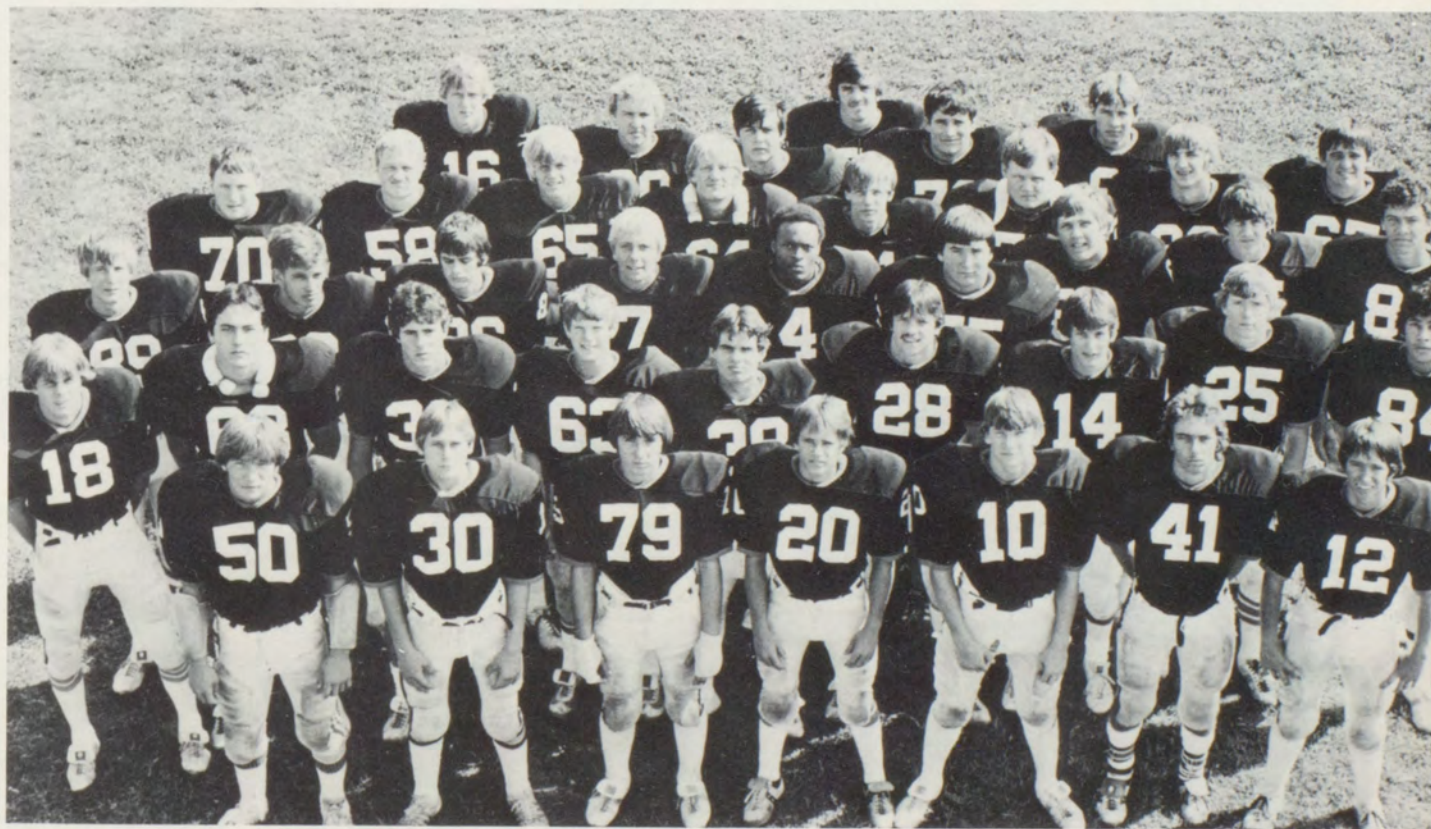

Front row: Todd Barrager, Joey Welch, Monte Dunham, Mike Coffey, Roger Housel, Jeff Jones, Larry Prather. 2nd row: Mark Sherwin, Scott King, Jim Miller, Pete Baden, Kyle Wyckoff, Mark Root, Jeff Thomason, Dan Smading, Randal Hernandez. 3rd row: Casey Clair, Brian Yakshaw, Scott LaForge, Graig Nickel, Rochelle Jones, Robert Dunham, Wayne Burnett, Ryan Knop, Robin Boyle. 4th row: Brian Schuler, John Bally, Craig Hey, Curt Horning, Terry Barrager, Chip Schuler, John Lind, Doug Harlin. Back row: Alan Borovetz, Tracy Latham, Gary Quinton, Terry Daniels, David Harlin, Phil Near.