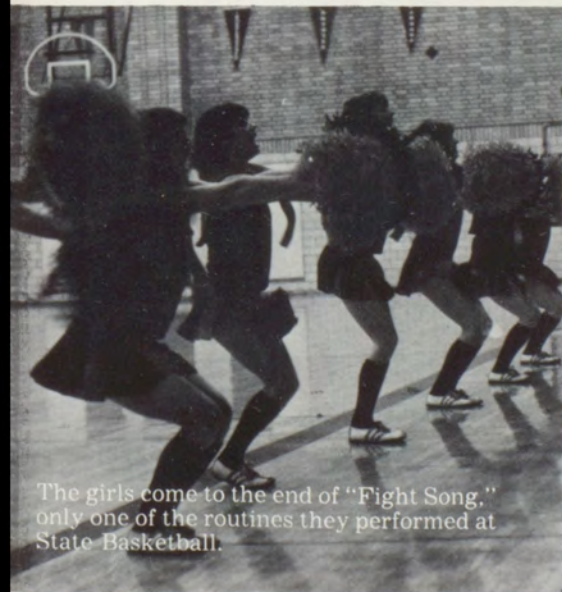

One activity for spirit week was a locker contest.

The spirit board had a hard time of keeping spirits up this year, but the hard working group managed well. They held pep rallies for football and basketball, sold T-shirts, made cookies, cakes, and any other kind of goodies you can imagine for all sports, held poster parties, held a spirit week, gave the coaches spirit sticks, and held a most spirited girl and most spirited boy contest. The winners were Bruce Williams and Gina Moya.