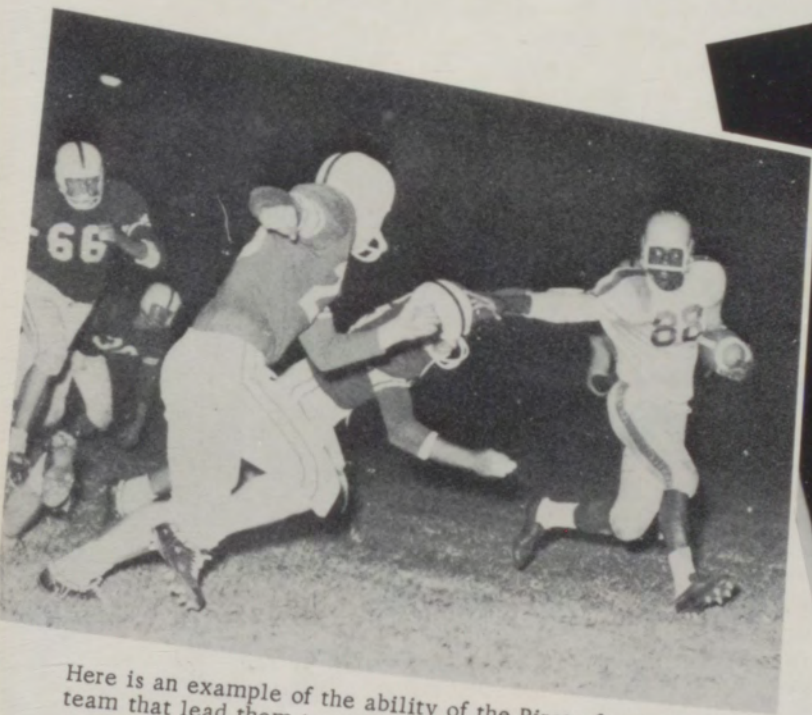

Here is an example of the ability of the Pirate football team that lead them to a very successful season.